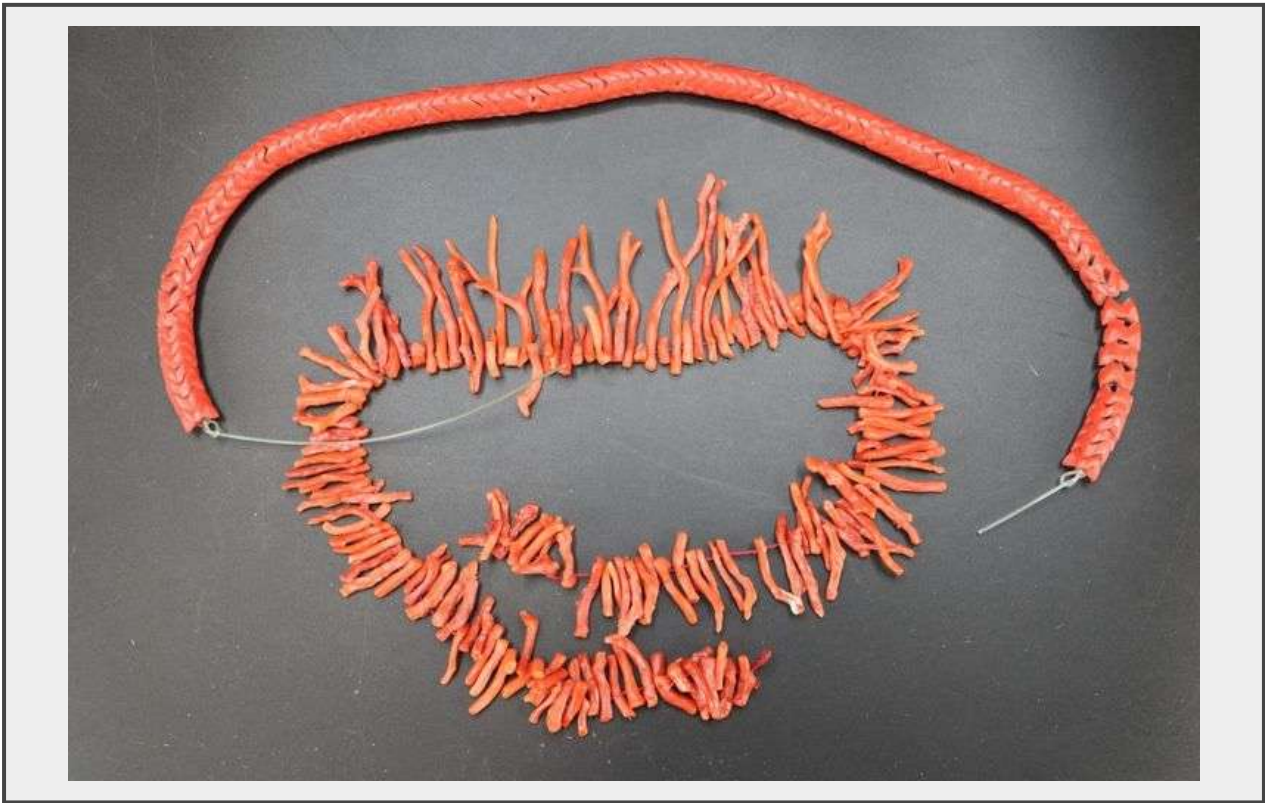

Sale Name: The Exquisite Collection of a World Traveler, Teacher, and Patron of Artists
LOT 1590 - RED CORAL BRANCH AND ANGLE CUT CORAL BEADS, 13" AND 17"

Description

Red Coral Branch And Angle Cut Coral Beads, 13" And 17" Condition: Good Condition Overall, See Images For Condition Estimate: 10 - 100